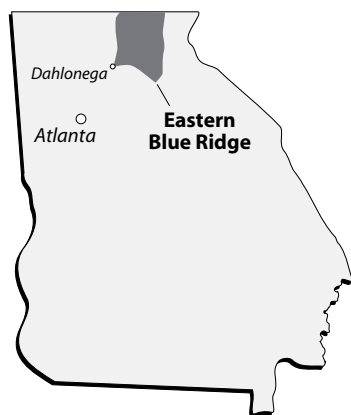

Cohutta Mountains

Road Map 56
 Beech Bottom Trail 58
 Hickory Ridge-Rice Camp Loop 62
 Mill Creek Falls 66
 Panther Creek Falls 70
 Conasauga-Chestnut Lead 74
 Mountaintown Creek Trail 78
 Shadow Falls 82
 Pinhoti Trail 84
 Emery Creek Trail 88
 Gahutti-Cool Springs Loop 92
 Gold Mine Creek Falls 96

Table of Contents (cont.)

Western Blue Ridge

Road Map	102
Stanley Gap Loop	104
Three Forks West	108
Little Rock Creek Falls.....	112
Sea Creek Falls	116
Black Falls of the Etowah.....	118
Forks of Jones Creek.....	122
Bearden Falls Trail.....	126
Cochrans Falls	130
Amicalola Falls Loop	134
Edge of the World Loop	138
Wildcat Tract Loop	142
Wildcat Creek Trail	146

Northeast Corner

Road Map	210
Big Creek Circuit	212
Three Forks East.....	216
Holcomb Creek Trail	220
Dicks Creek Falls Trail	224
Warwoman Dell-Bartram Trail..	228
Bull Sluice	232
Darnell Creek Falls.....	236
Tate City.....	238
Hemlock Falls Trail	242
Stonewall Falls	248
Angel Falls Trail	252
Minnehaha Falls Trail.....	256
Bad Branch Falls	258
Crow Creek Falls	260
Tallulah Gorge Scramble.....	262
Panther Creek Trail	268
Sourwood Trail.....	272

Eastern Blue Ridge

Road Map	152
High Shoals Trail	154
Horsetrough Falls	158
Low Gap Creek Falls.....	162
Anna Ruby Falls Trail.....	166
Raven Cliffs Trail	170
Dukes Creek Falls Trail	176
Helton Creek Falls Trail	180
Blood Mountain Loop	182
Desoto Falls Trail.....	186
Little Ridge Creek Falls	190
Cowrock Creek Falls	194
Blood Mountain Creek Falls...	196
Crow Mountain Creek Falls...	200
Dockery Lake Trail.....	204